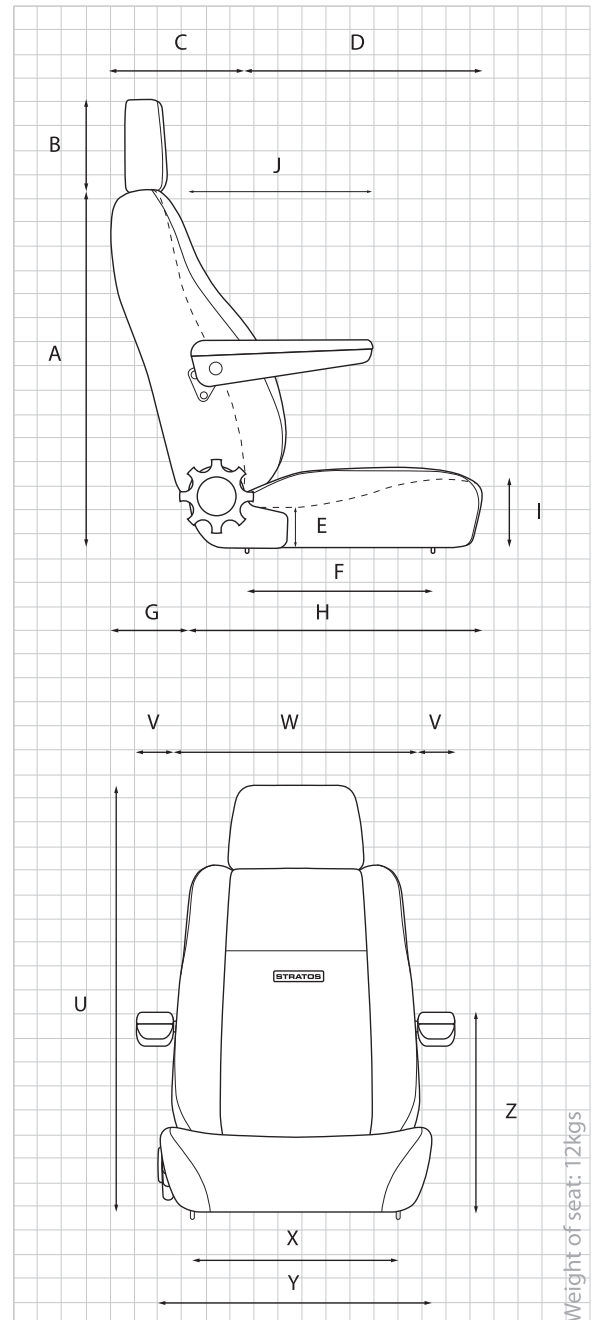

Dimensions

4 Deacon Ave, Richmond SA 5033
P: 08 82922500 | W: willshire.com.au